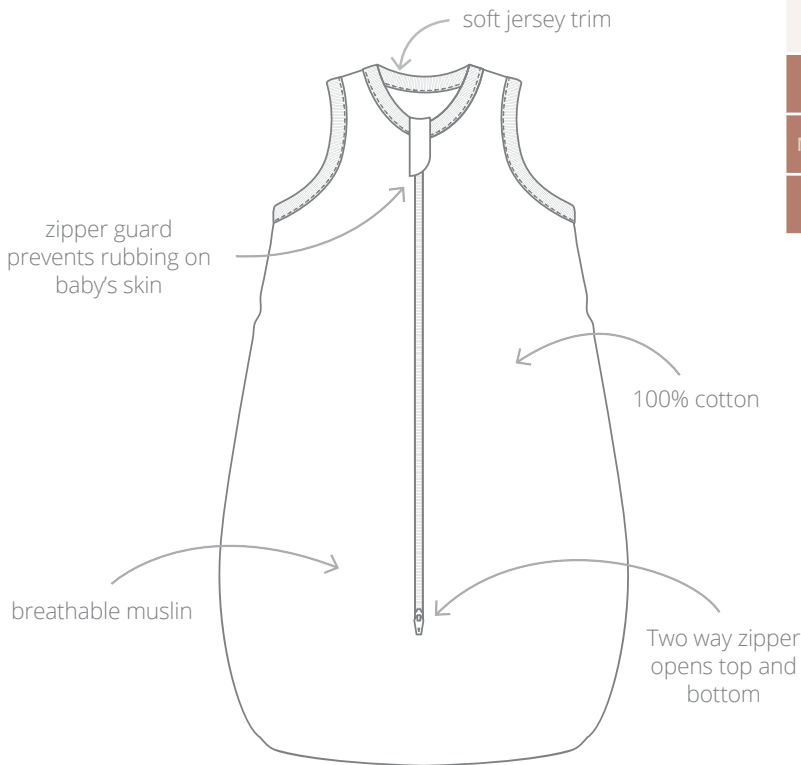

features & sizing

SIZES	BAG LENGTH	AGE	WEIGHT	HEIGHT
SMALL	70cm / 28"	0m - 6m	10 - 18 lbs	23 - 26"
MEDIUM	80cm / 32"	6m - 12m	16 - 24 lbs	26 - 30"
LARGE	90cm / 36"	12m - 18m	20 - 28 lbs	28 - 32"

 Breathable to prevent overheating